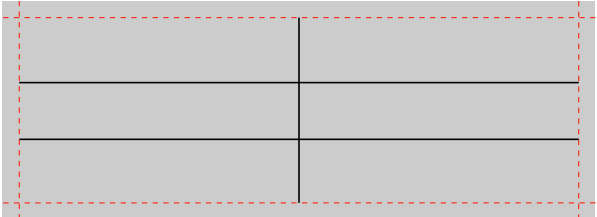

Labels for Aastra 6751i and 6753i (A4)

Note: Do not scale - print labels 1:1 (page adjustment for printing: none)

Labels for Aastra 6755i (A4)

Note: Do not scale - print labels 1:1 (page adjustment for printing: none)

Labels for Aastra 6751i and 6753i (A4 grey)

Note: Do not scale - print labels 1:1 (page adjustment for printing: none)

Labels for Aastra 6755i (A4 grey)

Note: Do not scale - print labels 1:1 (page adjustment for printing: none)