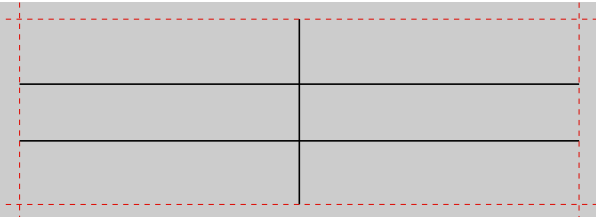

Labels for Aastra 6751i and 6753i (A4)

Note: Do not scale - print labels 1:1 (page adjustment for printing: none)

Labels for Aastra 6755i (A4)

Note: Do not scale - print labels 1:1 (page adjustment for printing: none)

Labels for Aastra 6751i and 6753i (A4 grey)

Note: Do not scale - print labels 1:1 (page adjustment for printing: none)

Labels for Aastra 6755i (A4 grey)

Note: Do not scale - print labels 1:1 (page adjustment for printing: none)