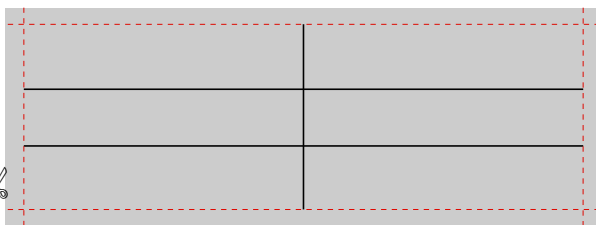

Labels for Aastra 6751i and 6753i (Letter)

Note: Do not scale - print labels 1:1 (page adjustment for printing: none)

Labels for Aastra 6755i (Letter)

Note: Do not scale - print labels 1:1 (page adjustment for printing: none)

Labels for Aastra 6751i and 6753i (Letter grey)

Note: Do not scale - print labels 1:1 (page adjustment for printing: none)

Labels for Aastra 6755i (Letter grey)

Note: Do not scale - print labels 1:1 (page adjustment for printing: none)