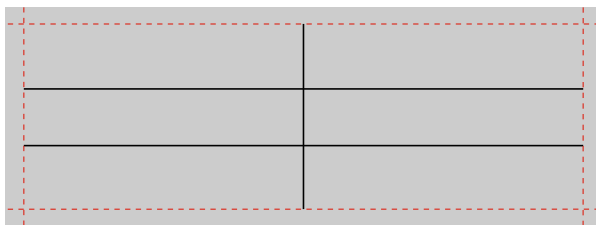

Labels for Aastra 6755i (Letter grey)

Note: Do not scale - print labels 1:1 (page adjustment for printing: none)