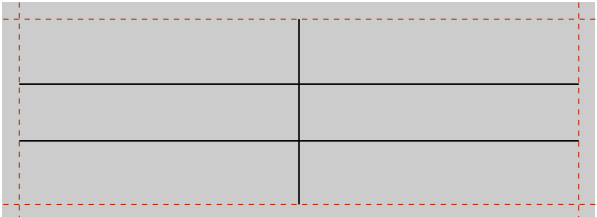

Labels for Aastra 6751i and 6753i (A4)

Note: Do not scale - print labels 1:1 (page adjustment for printing: none)

Labels for Aastra 6755i (A4)

Note: Do not scale - print labels 1:1 (page adjustment for printing: none)

Labels for Aastra 6751i and 6753i (A4 grey)

Note: Do not scale - print labels 1:1 (page adjustment for printing: none)

Labels for Aastra 6755i (A4 grey)

Note: Do not scale - print labels 1:1 (page adjustment for printing: none)