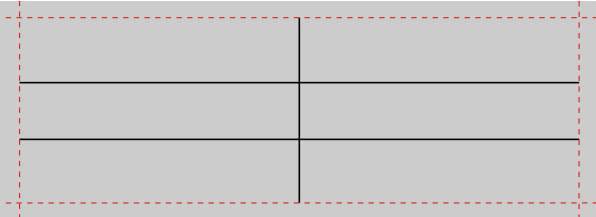

Labels for Aastra 6751i and 6753i (A4)

Note: Do not scale - print labels 1:1 (page adjustment for printing: none)

Labels for Aastra 6755i (A4)

Note: Do not scale - print labels 1:1 (page adjustment for printing: none)

Labels for Aastra 6751i and 6753i (A4 grey)

Note: Do not scale - print labels 1:1 (page adjustment for printing: none)

Labels for Aastra 6755i (A4 grey)

Note: Do not scale - print labels 1:1 (page adjustment for printing: none)