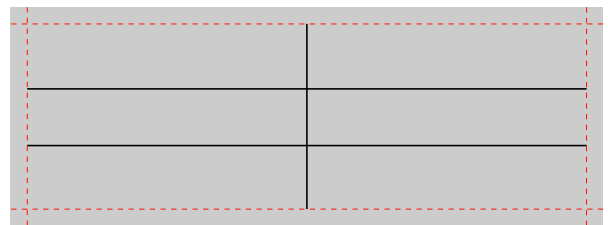

Labels for Aastra 6751i and 6753i (Letter)

Note: Do not scale - print labels 1:1 (page adjustment for printing: none)

Labels for Aastra 6755i (Letter)

Note: Do not scale - print labels 1:1 (page adjustment for printing: none)

Labels for Aastra 6751i and 6753i (Letter grey)

Note: Do not scale - print labels 1:1 (page adjustment for printing: none)

Labels for Aastra 6755i (Letter grey)

Note: Do not scale - print labels 1:1 (page adjustment for printing: none)