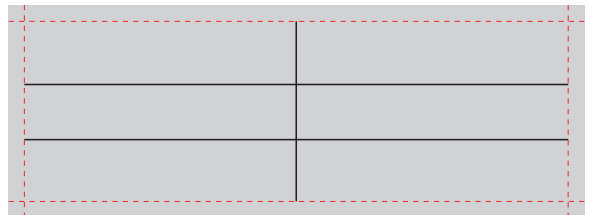

Labels for Aastra 6755i (Letter grey)

Note: Do not scale - print labels 1:1 (page adjustment for printing: none)