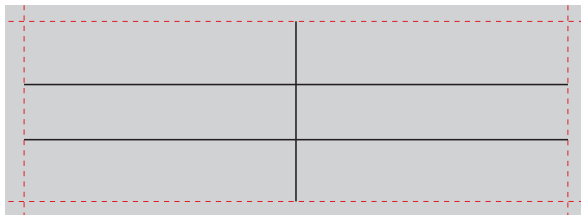

Labels for Aastra 6755i (Letter grey)

Note: Do not scale - print labels 1:1 (page adjustment for printing: none)