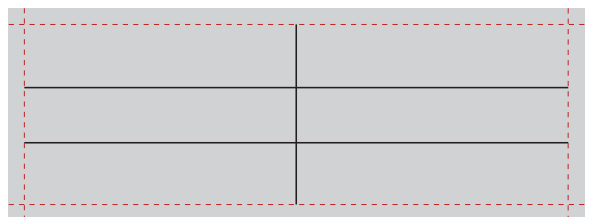

Labels for Aastra 6755i (Letter grey)

Note: Do not scale - print labels 1:1 (page adjustment for printing: none)