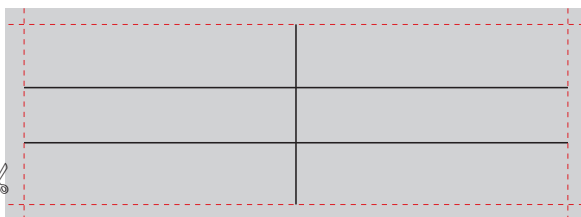

Labels for Aastra 6755i (Letter grey)

Note: Do not scale - print labels 1:1 (page adjustment for printing: none)